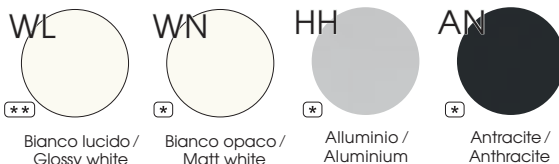

Frontal panels in vetro stratificato sp. 0.8 cm / Glass frontal panels stratified glass 0.8 cm thick

Frontal panels in melaminico / Melamine frontal panels

Frontal panels sp. 1 cm, in melaminico con bordo ABS sp. 0.15 cm colore alluminio / Frontal panels 1 cm thick, in melamine with aluminium-coloured ABS edge-profile 0.15 cm thick

Accessori per Frontal panels / Accessories for Frontal panels

Screens - Frontal panels

Plexiglass sp. 0.5 cm / 0.5 thick

Parettine (Base solo alluminio) / Partitions (Base only aluminium)

Pannello in melaminico (\*) o laminato (\*\*), sp. 1.8 cm / 1.8 cm thick, panel in melamine (\*) or laminate (\*\*)