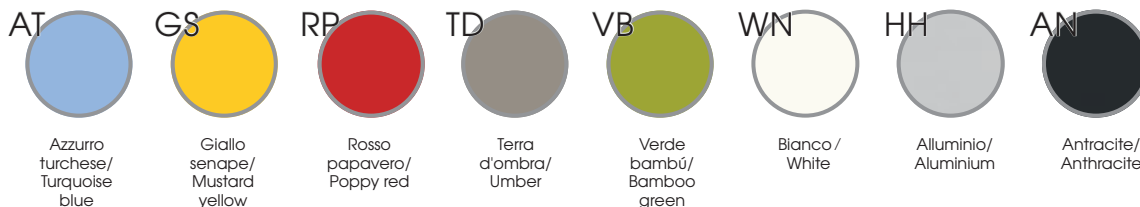

Frontal panels in vetro stratificato sp. 0.8 cm / Glass frontal panels stratified glass 0.8 cm thick

Frontal panels in melaminico / Melamine frontal panels

Frontal panels sp. 1 cm, in melaminico con bordo ABS sp. 0.15 cm colore alluminio / Frontal panels 1 cm thick, in melamine with aluminium-coloured ABS edge-profile 0.15 cm thick

Accessori per Frontal panels / Accessories for Frontal panels

Screens - Frontal panels

Plexiglass sp. 0.5 cm / 0.5 thick

Parettine (Base solo alluminio) / Partitions (Base only aluminium)

Pannello in melaminico (\*) o laminato (\*\*), sp. 1.8 cm / 1.8 cm thick, panel in melamine (\*) or laminate (\*\*)