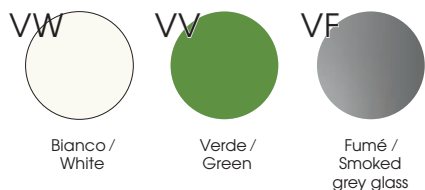

Frontal panels in vetro stratificato sp. 0.8 cm / Glass frontal panels stratified glass 0.8 cm thick

Frontal panels in melaminico / Melamine frontal panels

Frontal panels sp. 1 cm, in melaminico con bordo ABS sp. 0.15 cm colore alluminio / Frontal panels 1 cm thick, in melamine with aluminium-coloured ABS edge-profile 0.15 cm thick