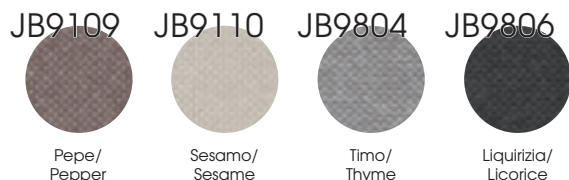

Morsetti e supporti / Clamps and supports