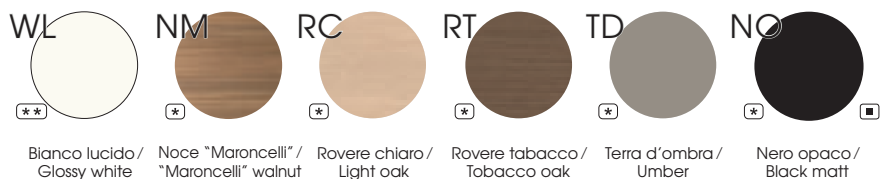

Pannelli boiserie / Boiserie panels

Pannelli sp. 1.8 cm, in melaminico (*) o laminato (**)/Panels 1.8 cm thick, in melamine (*) or laminate (**)

Mensole vetro / Glass shelves

Mensole sp. 0.8 cm, in vetro temprato / Shelves 0.8 cm thick, tempered glass