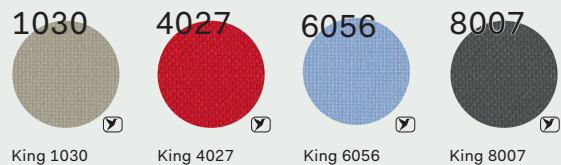

Frontal panels, totem e pannelli wall in tessuto fonoassorbente/Acoustic fabric frontal panels, totem and wall panels

Rivestimento in poliestere/Polyester coating

King 1030 King 4027 King 6056 King 8007

Pannello ceiling in tessuto fonoassorbente/Fixed ceiling panel with acoustic fabric

Rivestimento in poliestere/Polyester coating

Rosso 231 Azzurro 377 Beige 532 Grigio 636 Bianco 999

Morsetti e supporti conici/Clamps and cone clamps