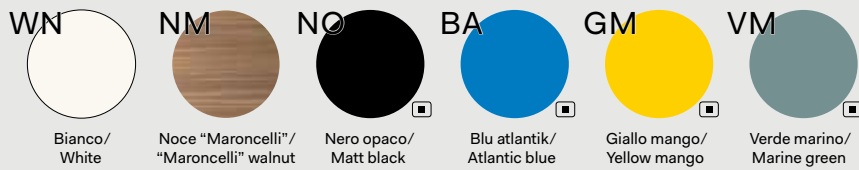

Moduli base/Modules

Scocche in melaminico sp. 1.8 cm, in folding/Folding melamine bodies 1.8 cm thick

Ante, frontali cassetti e schiene di finitura in melaminico sp. 1.8 cm/Melamine doors, drawers front and finishing back panel 1.8 cm thick

Moduli superiori sp. 1 cm /Wall modules 1 cm thick

Cassetto interno / Internal drawer (Optional)

Top Access / Top Access

Barra/Bar

Accessori / Accessories

Vaso / Vase

Zoccoli metallici/Metal base frames

Zoccoli in melaminico / Melamine base frame