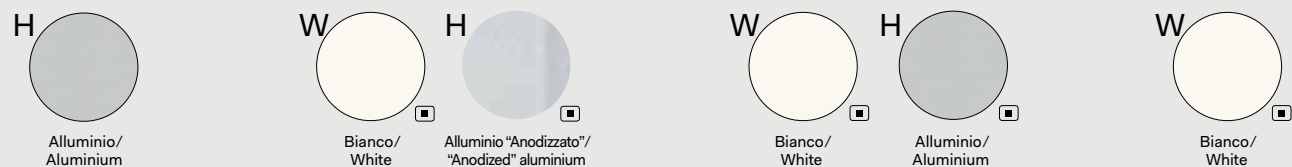

Moduli base/Modules

Scocche in melaminico sp. 1.8 cm, in folding/Folding melamine bodies 1.8 cm thick

Ante, frontali cassetti e schiene di finitura in melaminico sp. 1.8 cm/Melamine doors, drawers front and finishing back panel 1.8 cm thick

Moduli superiori sp. 1 cm /Wall modules 1 cm thick

Cassetto interno / Internal drawer (Optional)

Top Access / Top Access

Barra/Bar

Accessori / Accessories

Vaso / Vase

Zoccoli metallici/Metal base frames

Zoccoli in melaminico / Melamine base frame