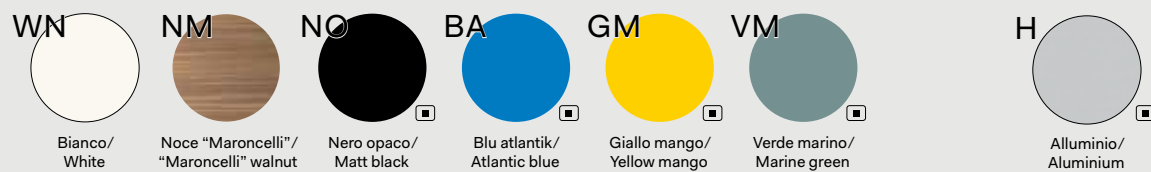

Moduli base/Modules

Scocche in melaminico sp. 1.8 cm, in folding/Folding melamine bodies 1.8 cm thick

Ante, frontali cassetti e schiene di finitura in melaminico sp. 1.8 cm/Melamine doors, drawers front and finishing back panel 1.8 cm thick

Moduli superiori sp. 1 cm /Wall modules 1 cm thick

Cassetto interno / Internal drawer (Optional)

Top Access / Top Access

Barra/Bar

Accessori / Accessories

Vaso / Vase

Zoccoli metallici/Metal base frames

Zoccoli in melaminico / Melamine base frame