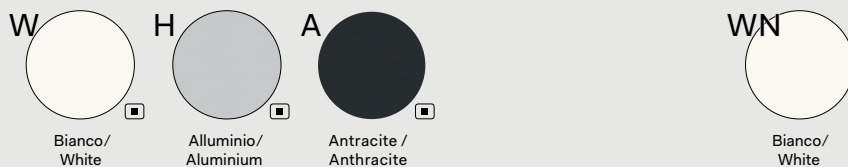

Moduli base/Modules

Scocche in melaminico sp. 1.8 cm, in folding/Folding melamine bodies 1.8 cm thick

Ante, frontali cassetti e schiene di finitura in melaminico sp. 1.8 cm/Melamine doors, drawers front and finishing back panel 1.8 cm thick

Moduli superiori sp. 1 cm /Wall modules 1 cm thick

Cassetto interno / Internal drawer (Optional)

Top Access / Top Access

Barra/Bar

Accessori / Accessories

Vaso / Vase

Zoccoli metallici/Metal base frames

Zoccoli in melaminico / Melamine base frame