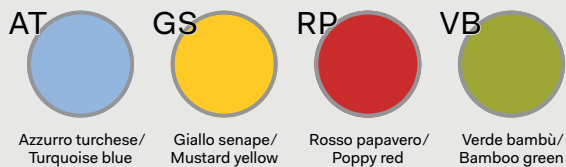

Contenitori/Storage units

Scocche e mensole sp. 1.8 cm, in melaminico/Bodies and shelves 1.8 cm thick, in melamine

Ante e frontali cassetti sp. 1.8 cm, in melaminico con bordo ABS sp. 0.15 cm colore alluminio/Doors and drawers fronts 1.8 cm thick, in melamine with aluminium-coloured ABS edge-profiles 0.15 cm thick

Ante e frontali cassetti sp. 1.8 cm, in melaminico con bordo ABS sp. 0.15 cm in tinta/Doors and drawers fronts 1.8 cm thick, in melamine with ABS edge-profiles 0.15 cm thick, in same color

Top Orgatower / Orgatower Top

Sp. 1.8 cm, in melaminico/1.8 cm thick, in melamine

Maniglie / Handles

Q - V - T

XBR

Note

 Fino ad esaurimento. / Until exhaustion.