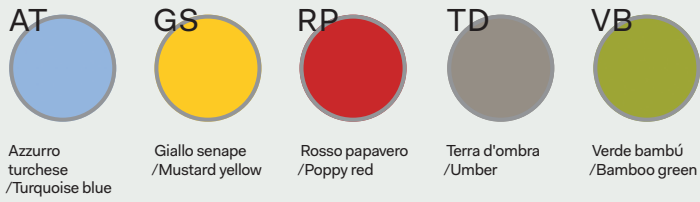

Contenitori/Storage Units

Scocche e mensole sp. 1.8 cm, in melaminico/Bodies and shelves 1.8 cm thick, in melamine

Ante e frontali cassetti sp. 1.8 cm, in melaminico con bordo ABS sp. 0.15 cm colore alluminio/Doors and drawers fronts 1.8 cm thick, in melamine with aluminium-coloured ABS edge-profiles 0.15 cm thick

Ante e frontali cassetti sp. 1.8 cm, in melaminico con bordo ABS sp. 0.15 cm in tinta/Doors and drawers fronts 1.8 cm thick, in melamine with ABS edge-profiles 0.15 cm thick, in same color

Maniglie/Handles