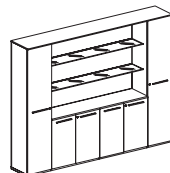

## Boiserie

W 70 7/8" D 23/32"  
× H 81 11/16"

530.CB.TR.18\_

W 70 7/8" D 23/32"  
× H 48 7/16"

530.CB.SP.18\_

W 70 1/2" D 9 1/2"  
× H 5/16"

530.CB.RV.18\_

W 70 7/8" D 9 5/8"  
× H 81 11/16"

530.CB.T1.18\_

W 70 7/8" D 9 5/8"  
× H 48 7/16"

530.CB.S1.18\_

## Esempi di composizione/Examples of composition

W 70 7/8" D 17 6/8"  
× H 81 11/16"

W 106 5/16" D 17 6/8"  
× H 82 3/8"

### Note:

1 Le dimensioni sono espresse in pollici – consultare il listino prezzi per le caratteristiche tecniche, i codici degli articoli e delle finiture/Dimensions are stated in inch – for technical characteristics, article code numbers and finishing see price list;