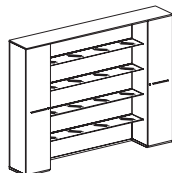

## Boiserie

W 70 7/8" D 23/32"  
× H 81 11/16"

530.CB.TR.18\_

W 70 7/8" D 23/32"  
× H 48 7/16"

530.CB.SP.18\_

W 70 1/2" D 9 1/2"  
× H 5/16"

530.CB.RV.18\_

W 70 7/8" D 9 5/8"  
× H 81 11/16"

530.CB.T1.18\_

W 70 7/8" D 9 5/8"  
× H 48 7/16"

530.CB.S1.18\_

## Esempi di composizione/Examples of composition

W 70 7/8" D 17 6/8"  
× H 81 11/16"

W 106 5/16" D 17 6/8"  
× H 82 3/8"

### Note:

1 Le dimensioni sono espresse in pollici – consultare il listino prezzi per le caratteristiche tecniche, i codici degli articoli e delle finiture/Dimensions are stated in inch – for technical characteristics, article code numbers and finishing see price list;