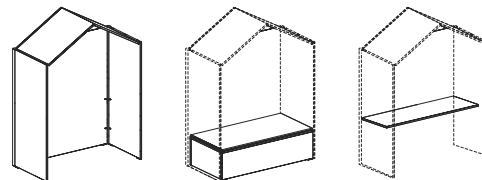

Pannelli verticali  
Vertical Panels

Montanti per angoli 2-3-4 vie (Ø 5,5)  
Corner uprights 2-3-4 ways (Ø 5,5)

65/80/100/140/160

Phone Booth 100x100

H 220

Office Pod 160x100

H 220

Office Pod 160x140

H 220

Moduli seduta componibili  
Modular seating blocks

H 45

Dimensioni espresse in centimetri  
Dimensions stated in centimetres

**M** Melaminico  
Melamine

**MT** Metallo  
Metal

**F** Tessuto  
Fabric