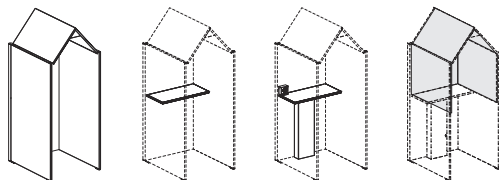

Pannelli verticali  
Vertical Panels

Montanti per angoli 2-3-4 vie (Ø 5,5)  
Corner uprights 2-3-4 ways (Ø 5,5)

65/80/100/140/160

Phone Booth 100x100

H 220

Office Pod 160x100

H 220

Office Pod 160x140

H 220

Moduli seduta componibili  
Modular seating blocks

H 45

Dimensioni espresse in centimetri  
Dimensions stated in centimetres

**M** Melaminico  
Melamine

**MT** Metallo  
Metal

**F** Tessuto  
Fabric