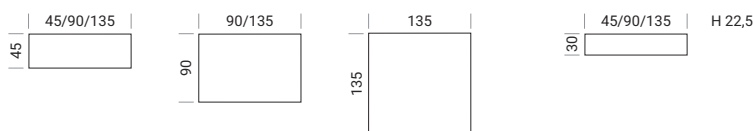

Moduli seduta componibili
Modular seating blocks

H 45

Dimensioni espresse in centimetri
Dimensions stated in centimetres

M Melaminico
Melamine

MT Metallo
Metal

F Tessuto
Fabric