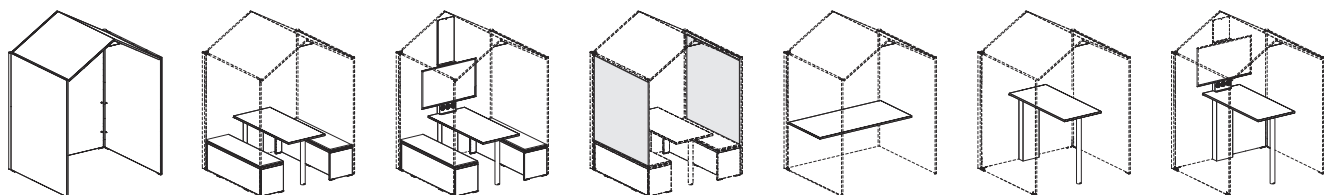

Pannelli verticali  
Vertical Panels

Montanti per angoli 2-3-4 vie (Ø 5,5)  
Corner uprights 2-3-4 ways (Ø 5,5)

65/80/100/140/160

Phone Booth 100x100

H 220

Office Pod 160x100

H 220

Office Pod 160x140

H 220

Moduli seduta componibili  
Modular seating blocks

H 45

Dimensioni espresse in centimetri  
Dimensions stated in centimetres

**M** Melaminico  
Melamine

**MT** Metallo  
Metal

**F** Tessuto  
Fabric