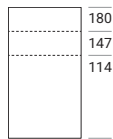

**F** Pannelli in feltro sp. 1  
1 th. felt panels

**WN**

Bianco  
White

**GQ**

Grigio chiaro  
Light grey

**RC**

Rovere chiaro  
Light oak

**NM**

Noce Maroncelli  
Maroncelli walnut

**TD**

Terra d'ombra  
Umber

**NO**

Nero opaco  
Matt black

**FLT**

Feltro "Grigio scuro"  
"Dark grey" felt

Paretine  
Office Cubicle

Pannelli verticali  
Vertical Panels

Montanti per angoli 2-3-4 vie (Ø 5,5)  
Corner uprights 2-3-4 ways (Ø 5,5)

65/80/100/140/160

Phone Booth 100x100

H 220

Office Pod 160x100

H 220

Office Pod 160x140