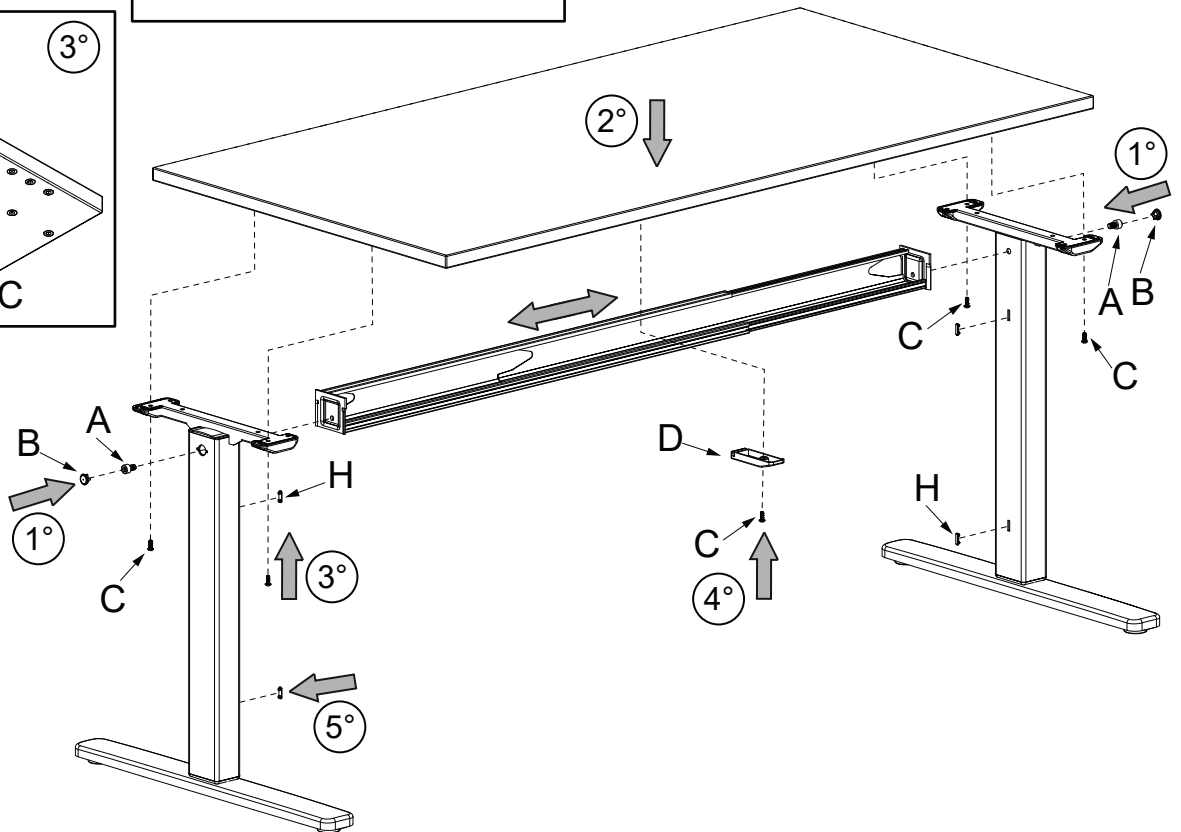

P: 65 - 80 - 100 - 120 cm
D: 25.5" - 31.5" - 39.4" - 47.1/4"

Attrezzi richiesti / Tools Required:

NOTE

ASSEMBLAGGIO
/ ASSEMBLY

DISASSEMBLAGGIO
/ DISASSEMBLY

Attrezzi richiesti / Tools Required:

13
1/2"

8
5/16"

5
3/16"

4
5/32"

4
5/32"

NOTE

ASSEMBLAGGIO
/ ASSEMBLY

DISASSEMBLAGGIO
/ DISASSEMBLY

LEGENDA / LEGEND

GAMBA METALLICA VERNICIATA CON POLVERI EPOSSIDICHE / METAL LEG VARNISHED WITH EPOSSIDIC POWDER	METALLO / METAL
TAPPI DI COPERTURA IN ABS / ABS COVER CAPS	PLASTICA / PLASTIC
TRAVE METALLICA / METALLIC BEAM	METALLO / METAL
PIANO DI LAVORO IN CONGLOMERATO LIGNEO CON RIVESTIMENTO IN MELAMINICO / WOOD CONGLOMERATE WORKTOP WITH MELAMINE COATING	LEGNO / WOOD
PARTICOLARI IN ABS / ABS ARTICLES	PLASTICA / PLASTIC
PIEDINI LIVELLATORI IN ABS CON FILETTO IN METALLO / ABS LEVELING FEET WITH METAL THREAD	RIFIUTO SPECIALE / SPECIAL WASTE