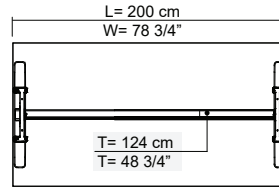

P: 65 - 80 - 100 - 120 cm
D: 25.5" - 31.5" - 39.4" - 47.1/4"

Attrezzi richiesti / Tools Required:

NOTE

ASSEMBLAGGIO
/ ASSEMBLY

DISASSEMBLAGGIO
/ DISASSEMBLY

Attrezzi richiesti / Tools Required:

13
1/2"

8
5/16"