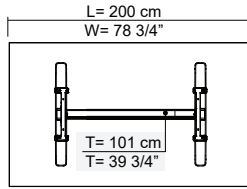

P: 65 - 80 - 100 - 120 cm
D: 25.5" - 31.5" - 39.4" - 47.1/4"

Attrezzi richiesti / Tools Required:

NOTE

ASSEMBLAGGIO
/ ASSEMBLY

DISASSEMBLAGGIO
/ DISASSEMBLY

Attrezzi richiesti / Tools Required:

13
1/2"

8
5/16"