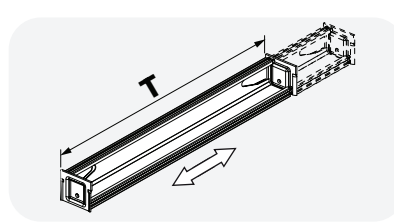

P: 65 - 80 - 100 - 120 cm
D: 25.5" - 31.5" - 39.4" - 47.1/4"

Attrezzi richiesti / Tools Required:

NOTE

ASSEMBLAGGIO
/ ASSEMBLY

DISASSEMBLAGGIO
/ DISASSEMBLY

Attrezzi richiesti / Tools Required:

13
1/2"

8
5/16"

5
3/16"

4
5/32"

4
5/32"

NOTE

ASSEMBLAGGIO
/ ASSEMBLY

DISASSEMBLAGGIO
/ DISASSEMBLY

LEGENDA / LEGEND

GAMBA METALLICA VERNICIATA CON POLVERI EPOSSIDICHE / METAL LEG VARNISHED WITH EPOSSIDIC POWDER	METALLO / METAL
TAPPI DI COPERTURA IN ABS / ABS COVER CAPS	PLASTICA / PLASTIC
TRAVE METALLICA / METALLIC BEAM	METALLO / METAL
PIANO DI LAVORO IN CONGLOMERATO LIGNEO CON RIVESTIMENTO IN MELAMINICO / WOOD CONGLOMERATE WORKTOP WITH MELAMINE COATING	LEGNO / WOOD
PARTICOLARI IN ABS / ABS ARTICLES	PLASTICA / PLASTIC
PIEDINI LIVELLATORI IN ABS CON FILETTO IN METALLO / ABS LEVELING FEET WITH METAL THREAD	RIFIUTO SPECIALE / SPECIAL WASTE