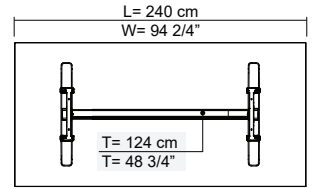

P: 65 - 80 - 100 - 120 cm
D: 25.5" - 31.5" - 39.4" - 47.1/4"

Attrezzi richiesti / Tools Required:

NOTE

ASSEMBLAGGIO
/ ASSEMBLY

DISASSEMBLAGGIO
/ DISASSEMBLY

Attrezzi richiesti / Tools Required:

13
1/2"

8
5/16"