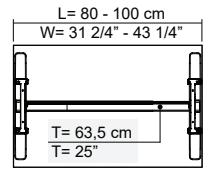

P: 65 - 80 - 100 - 120 cm
D: 25.5" - 31.5" - 39.4" - 47.1/4"

Attrezzi richiesti / Tools Required:

NOTE

ASSEMBLAGGIO
/ ASSEMBLY

DISASSEMBLAGGIO
/ DISASSEMBLY

Attrezzi richiesti / Tools Required:

13
1/2"

8
5/16"