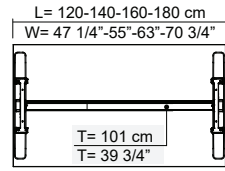

P: 65 - 80 - 100 - 120 cm
D: 25.5" - 31.5" - 39.4" - 47.1/4"

Attrezzi richiesti / Tools Required:

NOTE

ASSEMBLAGGIO
/ ASSEMBLY

DISASSEMBLAGGIO
/ DISASSEMBLY

Attrezzi richiesti / Tools Required:

13
1/2"

8
5/16"