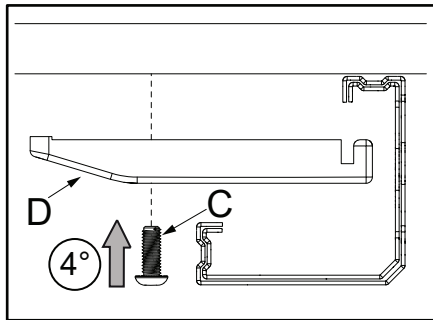

P: 65 - 80 - 100 - 120 cm
D: 25.5" - 31.5" - 39.4" - 47.1/4"

Attrezzi richiesti / Tools Required:

NOTE

ASSEMBLAGGIO
/ ASSEMBLY

DISASSEMBLAGGIO
/ DISASSEMBLY

Attrezzi richiesti / Tools Required:

13
1/2"

8
5/16"

5
3/16"

4
5/32"

4
5/32"

NOTE

ASSEMBLAGGIO
/ ASSEMBLY

DISASSEMBLAGGIO
/ DISASSEMBLY

LEGENDA / LEGEND

GAMBA METALLICA VERNICIATA CON POLVERI EPOSSIDICHE / METAL LEG VARNISHED WITH EPOSSIDIC POWDER	METALLO / METAL
TAPPI DI COPERTURA IN ABS / ABS COVER CAPS	PLASTICA / PLASTIC
TRAVE METALLICA / METALLIC BEAM	METALLO / METAL
PIANO DI LAVORO IN CONGLOMERATO LIGNEO CON RIVESTIMENTO IN MELAMINICO / WOOD CONGLOMERATE WORKTOP WITH MELAMINE COATING	LEGNO / WOOD
PARTICOLARI IN ABS / ABS ARTICLES	PLASTICA / PLASTIC
PIEDINI LIVELLATORI IN ABS CON FILETTO IN METALLO / ABS LEVELING FEET WITH METAL THREAD	RIFIUTO SPECIALE / SPECIAL WASTE