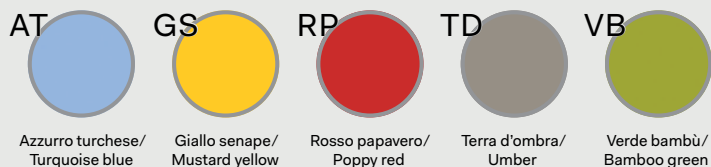

## Tavoli/Tables

Piani di lavoro, gambe pannellate sp. 2.5 cm con bordi in ABS sp. 0.2 cm e modesty panels sp. 1.8 cm, in melaminico con bordo ABS colore bianco / Worktops and panelled legs 2.5 cm thick with 0.2 cm thick ABS edgebanding, modesty panels 1.8 cm thick, in melamine with white ABS edge banding

Ante scorrevoli sp. 1.8 cm, in melaminico con bordo ABS sp. 0.15 cm in tinta/Sliding doors 1.8 cm thick, in melamine with ABS edge-profiles 0.15 cm thick, in same color