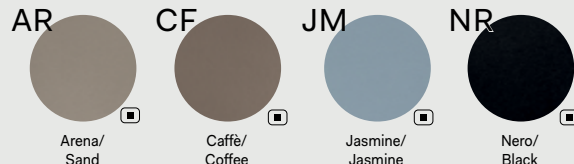

Tavoli/Tables

Piani di lavoro sp. 3.8 cm, in melaminico con bordi in ABS sp. 0.2 cm /
Worktops 3.8 cm thick, in melamine with ABS edge-profiles 0.2 cm thick

Piano di lavoro effetto pelle sp. 3.8 cm (per tavoli P. 90 cm, tavoli sagomati e tavoli riunione - esclusi tavoli riunione rotondi)
/ Leather effect worktop 3.8 cm thick (for desk D.90 cm, shaped desks and meeting tables - round meeting tables are not included)

Modesty panel

Sp. 1.8 cm, in melaminico/18 mm thick, in melamine

Gambe metalliche/Metal legs

Carter chiuso e aperto / Casing closed and open

Mobili di servizio/Service units

Scocca e ripiani sp. 1.8 cm, in melaminico/
Bodies and shelves 1.8 cm thick, in melamine

Ante scorrevoli sp. 1.8 cm, in melaminico con bordo ABS sp. 0.15 cm colore alluminio/
Sliding doors 1.8 cm thick, in melamine with aluminium-coloured ABS edge-profiles 0.15 cm thick

Ante scorrevoli sp. 1.8 cm, in melaminico con bordo ABS sp. 0.15 cm in tinta/Sliding doors 1.8 cm thick, in melamine with ABS edge-profiles 0.15 cm thick, in same color