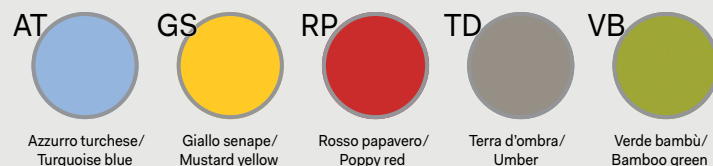

Tavoli/Tables

Piani di lavoro sp. 3.8 cm, in melaminico con bordi in ABS sp. 0.2 cm /
Worktops 3.8 cm thick, in melamine with ABS edge-profiles 0.2 cm thick

Piano di lavoro effetto pelle sp. 3.8 cm (per tavoli P. 90 cm, tavoli sagomati e tavoli riunione - esclusi tavoli riunione rotondi)
/ Leather effect worktop 3.8 cm thick (for desk D.90 cm, shaped desks and meeting tables - round meeting tables are not included)

Modesty panel

Sp. 1.8 cm, in melaminico/18 mm thick, in melamine

Gambe metalliche/Metal legs

Carter chiuso e aperto / Casing closed and open

Mobili di servizio/Service units

Scocca e ripiani sp. 1.8 cm, in melaminico/
Bodies and shelves 1.8 cm thick, in melamine

Ante scorrevoli sp. 1.8 cm, in melaminico con bordo ABS sp. 0.15 cm colore alluminio/
Sliding doors 1.8 cm thick, in melamine with aluminium-coloured ABS edge-profiles 0.15 cm thick

Ante scorrevoli sp. 1.8 cm, in melaminico con bordo ABS sp. 0.15 cm in tinta/Sliding doors 1.8 cm thick, in melamine with ABS edge-profiles 0.15 cm thick, in same color