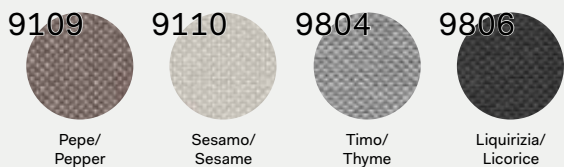

Note

- Prodotti non in pronta consegna. Per la disponibilità contattare l'ufficio commerciale/Items not in prompt delivery. Please contact the commercial department to check availability;
- Fino ad esaurimento/Until exhaustion.