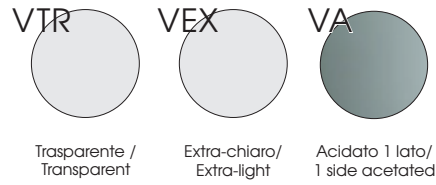

Vetro / Glass

Sp. 0.5 + 0.5 cm - 0.6 + 0.6 cm stratificato / 0.5 + 0.5 - 0.6 + 0.6 cm thick, stratified

Sp. 1 + 1.2 cm, temperato / 1 + 1.2 cm thick, tempered

Telaio / Frame

Profilo 3.2 x 4.5 cm, in alluminio / 3.2 x 4.5 cm profile, aluminium

Pannelli ☒ / Panels ☒

Sp. 2.5 cm, in melaminico / 2.5 cm thick, in melamine

Porte ☒ / Doors ☒

Sp. 4.4 cm, in melaminico / 4.4 cm thick, in melamine

Sp. 4.4 cm, in laccato / 4.4 cm thick, lacquered

Sp. 1 + 1.2 cm, in vetro temperato / 1 + 1.2 cm thick, tempered glass