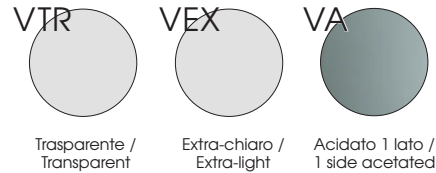

Vetro / Glass

Sp. 0.5 + 0.5 cm - 0.6 + 0.6 cm stratificato / 0.5 + 0.5 - 0.6 + 0.6 cm thick, stratified

Sp. 1 + 1.2 cm, temperato / 1 + 1.2 cm thick, tempered

Telaio / Frame

Profilo 3.2 x 4.5 cm, in alluminio / 3.2 x 4.5 cm profile, aluminium

Pannelli ☒ / Panels ☒

Sp. 2.5 cm, in melaminico / 2.5 cm thick, in melamine

Porte ☒ / Doors ☒

Sp. 4.4 cm, in melaminico / 4.4 cm thick, in melamine

Sp. 4.4 cm, in laccato / 4.4 cm thick, lacquered

Sp. 1 + 1.2 cm, in vetro temperato / 1 + 1.2 cm thick, tempered glass