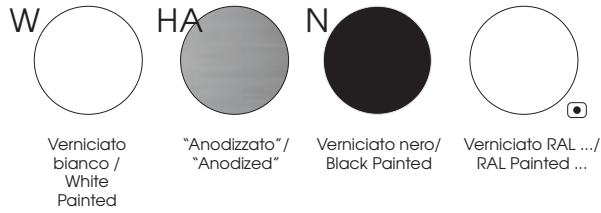

Vetro / Glass

Sp. 0.5 + 0.5 cm - 0.6 + 0.6 cm stratificato / 0.5 + 0.5 - 0.6 + 0.6 cm thick, stratified

Sp. 1 + 1.2 cm, temperato / 1 + 1.2 cm thick, tempered

Telaio / Frame

Profilo 3.2 x 4.5 cm, in alluminio / 3.2 x 4.5 cm profile, aluminium

Pannelli ☒ / Panels ☒

Sp. 2.5 cm, in melaminico / 2.5 cm thick, in melamine

Porte ☒ / Doors ☒

Sp. 4.4 cm, in melaminico / 4.4 cm thick, in melamine

Sp. 4.4 cm, in laccato / 4.4 cm thick, lacquered

Sp. 1 + 1.2 cm, in vetro temperato / 1 + 1.2 cm thick, tempered glass