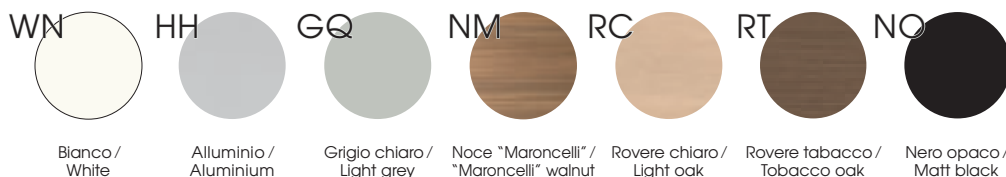

Tavoli / Tables

Piani di lavoro sp. 1.8 cm, in melaminico con bordi in ABS sp. 0.2 cm / Worktops 1.8 cm thick, in melamine with ABS edge-profiles 0.2 cm thick

Piani di lavoro sp. 1 cm, in vetro temprato retrolaccato acidato con bordi perimetrali lavorati a filo lucido / Worktops 1 cm thick, rear-lacquered and acetated tempered glass with outer polished edges

Strutture metalliche / Metal structures

Modesty panel

Modesty panel sp. 1.8 cm, in melaminico / Modesty panel 1.8 cm thick, in melamine

Mobili di servizio / Service units

Scocca e ripiani sp. 1.8 cm, in melaminico / Bodies and shelves 1.8 cm thick, in melamine

Ante scorrevoli sp. 1.8 cm, in melaminico con bordo ABS sp. 0.15 cm colore alluminio / Sliding doors 1.8 cm thick, in melamine with aluminium-coloured ABS edge-profiles 0.15 cm thick

Ante scorrevoli sp. 1.8 cm, in melaminico con bordo ABS sp. 0.15 cm in tinta / Sliding doors 1.8 cm thick, in melamine with ABS edge-profiles 0.15 cm thick, in same color