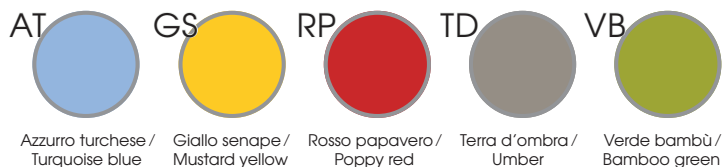

Ante scorrevoli sp. 1.8 cm, in melaminico con bordo ABS sp. 0.15 cm colore alluminio / Sliding doors 1.8 cm thick, in melamine with aluminium-coloured ABS edge-profiles 0.15 cm thick

Ante scorrevoli sp. 1.8 cm, in melaminico con bordo ABS sp. 0.15 cm in tinta / Sliding doors 1.8 cm thick, in melamine with ABS edge-profiles 0.15 cm thick, in same color