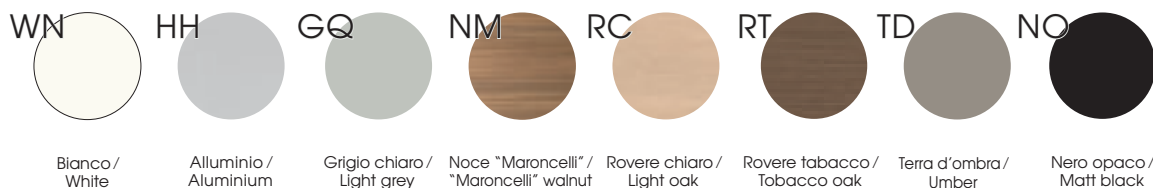

Tavoli / Tables

Piani di lavoro sp. 1.8 cm, in melaminico con bordi in ABS sp. 0.2 cm / Worktops 1.8 cm thick, in melamine with ABS edge-profiles 0.2 cm thick

Piani di lavoro sp. 1 cm, in vetro temprato retrolaccato acidato con bordi perimetrali lavorati a filo lucido / Worktops 1 cm thick, rear-lacquered and acetated tempered glass with outer polished edges

Strutture metalliche / Metal structures

Modesty panel

Modesty panel sp. 1.8 cm, in melaminico / Modesty panel 1.8 cm thick, in melamine

Mobili di servizio / Service units

Scocca e ripiani sp. 1.8 cm, in melaminico / Bodies and shelves 1.8 cm thick, in melamine

Ante scorrevoli sp. 1.8 cm, in melaminico con bordo ABS sp. 0.15 cm colore alluminio / Sliding doors 1.8 cm thick, in melamine with aluminium-coloured ABS edge-profiles 0.15 cm thick

Ante scorrevoli sp. 1.8 cm, in melaminico con bordo ABS sp. 0.15 cm in tinta / Sliding doors 1.8 cm thick, in melamine with ABS edge-profiles 0.15 cm thick, in same color