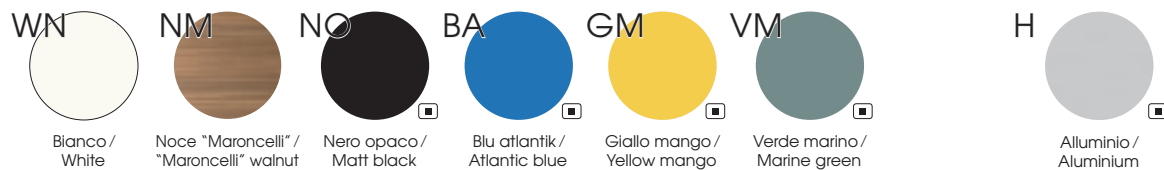

Top Access / Top Access

Barra / Bar

Accessori / Accessories

Vaso / Vase