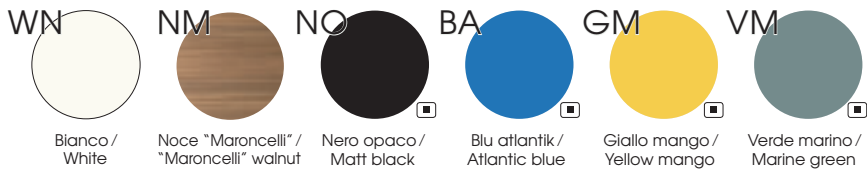

Moduli base / Modules

Scocche in melaminico sp. 1.8 cm, in folding / Folding melamine bodies 1.8 cm thick

Ante, frontali cassetti e schiene di finitura in melaminico sp. 1.8 cm / Melamine doors, drawers front and finishing back panel 1.8 cm thick

Ante, frontali cassetti e schiene di finitura in effetto pelle sp. 1.8 cm / Leather effect doors, drawers front and finishing back panel 1.8 cm thick

Moduli superiori sp. 1 cm / Wall modules 1 cm thick