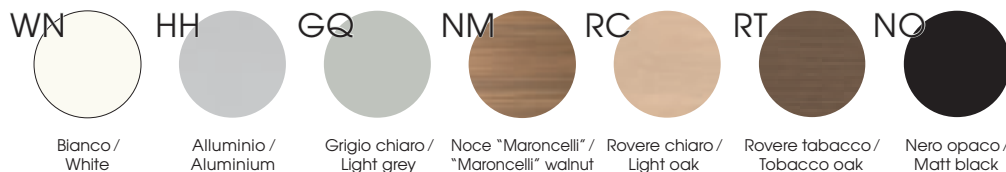

Tavoli / Tables

Piani di lavoro sp. 2.5 cm, in melaminico con bordi perimetrali in ABS sp. 0.2 cm / Worktops 2.5 cm thick, in melamine with 0.2 cm ABS edge-profiles
Modesty panel sp. 1.8 cm, in melaminico/Modesty panel 1.8 cm thick, in melamine

Scocca e ripiani sp. 1.8 cm, in melaminico / Bodies and shelves 1.8 cm thick, in melamine

Ante scorrevoli sp. 1.8 cm, in melaminico con bordo ABS sp. 0.15 cm colore alluminio / Sliding doors 1.8 cm thick, in melamine with aluminium-coloured ABS edge-profiles 0.15 cm thick

Ante scorrevoli sp. 1.8 cm, in melaminico con bordo ABS sp. 0.15 cm in tinta / Sliding doors 1.8 cm thick, in melamine with ABS edge-profiles 0.15 cm thick, in same color

Tavoli con piano ribaltabile / Tables with folding worktop