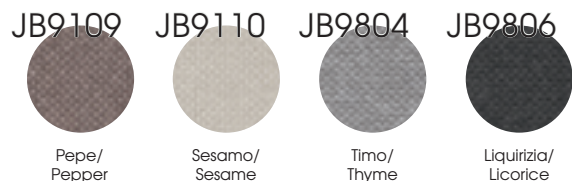

Piani di lavoro sp. 2.5 cm, in melaminico con bordi in ABS sp. 0.2 cm / Worktops 2.5 cm thick, in melamine with ABS edge-profiles 0.2 cm thick

Strutture metalliche / Metal structures

Modesty panel in tessuto / Fabric modesty panel

Frontal panels con telaio metallico / Frontal panels with metal frame

Rivestimento in tessuto 100% poliestere Trevira CS - JET Bioactive / 100% polyester Trevira CS - JET Bioactive fabric coating

Note

Per i colori e le finiture dei Frontal Panels, vedere il relativo capitolo in DV300 - Accessori. / For colours and finishes of Frontal Panels, see the chapter in DV300 - Accessories.