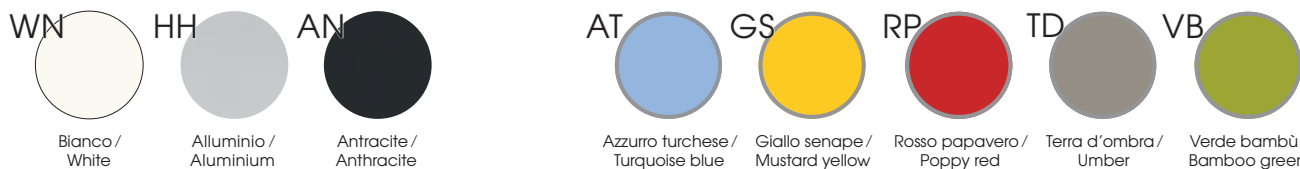

Tavoli / Tables

Piani di lavoro sp. 2.5 cm, in melaminico con bordi perimetrali in ABS sp. 0.2 cm / Worktops 2.5 cm thick, in melamine with 0.2 cm ABS edge-profiles
Modesty panel sp. 1.8 cm, in melaminico/Modesty panel 1.8 cm thick, in melamine

Scocca e ripiani sp. 1.8 cm, in melaminico / Bodies and shelves 1.8 cm thick, in melamine

Ante scorrevoli sp. 1.8 cm, in melaminico con bordo ABS sp. 0.15 cm colore alluminio / Sliding doors 1.8 cm thick, in melamine with aluminium-coloured ABS edge-profiles 0.15 cm thick