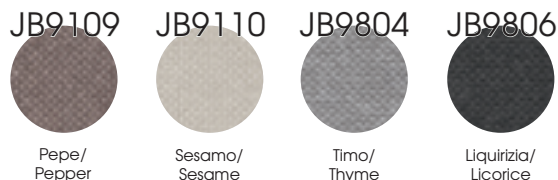

Top. sp. 1.8 - 2.5 - 3.8 cm, in melaminico / Top. 1.8 - 2.5 - 3.8 cm thick, in melamine

Zoccoli in alluminio / Aluminium plinth

Cuscini / Cushion

Rivestimento in tessuto 100% poliestere Trevira CS - JET Bioactive /
100% polyester Trevira CS - JET Bioactive fabric coating

Scocca in melaminico colore alluminio / Melamine body in aluminium finish

Note

Prodotti non in pronta consegna. Per la disponibilità contattare l'ufficio commerciale / Items not in prompt delivery. Please contact the commercial department to check availability.