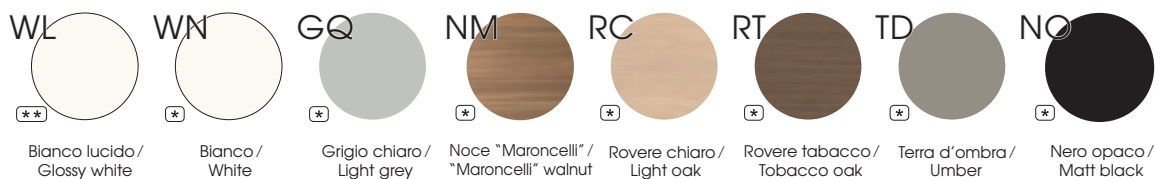

Cassettiere in melaminico (*) o laminato (**)/ Pedestals in melamine (*) or laminate (**)

Cassettiere metalliche / Metal pedestals

Cassettiere portanti 4 cassetti o 3 cassetti in melaminico / Carrying pedestals in melamine with 4 drawers or 3 drawers

Top. sp. 1.8 - 2.5 - 3.8 cm, in melaminico / Top. 1.8 - 2.5 - 3.8 cm thick, in melamine

Zoccoli in alluminio / Aluminium plinth

Cuscini / Cushion

Rivestimento in tessuto 100% poliestere Trevira CS - JET Bioactive /
100% polyester Trevira CS - JET Bioactive fabric coating

Scocca in melaminico colore alluminio / Melamine body in aluminium finish

Note

Prodotti non in pronta consegna. Per la disponibilità contattare l'ufficio commerciale / Items not in prompt delivery. Please contact the commercial department to check availability.

Maniglie / Handles

Q - V - T

Bianco /
White

Alluminio /
Aluminium

Antracite /
Anthracite

XBR

Brill /
Brill

Interasse 96 mm /
96 mm Centers