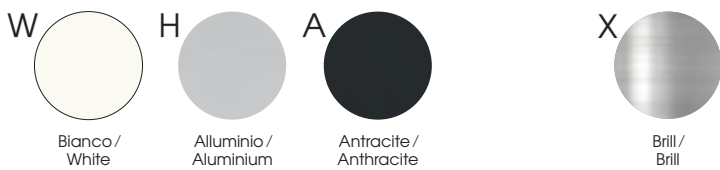

Azzurro turchese / Turquoise blue

Giallo senape / Mustard yellow

Rosso papavero / Poppy red

Verde bambù / Bamboo green

Ante e frontali cassetti sp. 1.8 cm, in melaminico con bordo ABS sp. 0.15 cm in tinta / Doors and drawers fronts 1.8 cm thick, in melamine with ABS edge-profiles 0.15 cm thick, in same color

Bianco / White

Grigio chiaro / Light grey

Noce "Maroncelli" / "Maroncelli" walnut

Rovere chiaro / Light oak

Rovere tabacco / Tobacco oak

Terra d'ombra / Umber

Nero opaco / Black matt

Top Orgatower / Orgatower Top

Sp. 1.8 cm, in melaminico / 1.8 cm thick, in melamine

Bianco / White

Grigio chiaro / Light grey

Noce "Maroncelli" / "Maroncelli" walnut

Rovere chiaro / Light oak

Rovere tabacco / Tobacco oak

Terra d'ombra / Umber

Nero opaco / Black matt

Maniglie / Handles

Q - V - T

XBR

Bianco / White

Alluminio / Aluminium

Antracite / Anthracite

Brill / Brill