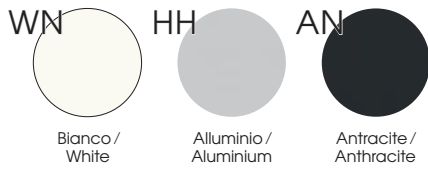

Contenitori / Storage units

Scocche e mensole sp. 1.8 cm, in melaminico / Bodies and shelves 1.8 cm thick, in melamine

Bianco / White

Alluminio / Aluminium

Antracite / Anthracite

Ante e frontali cassetti sp. 1.8 cm, in melaminico con bordo ABS sp. 0.15 cm colore alluminio / Doors and drawers fronts 1.8 cm thick, in melamine with aluminium-coloured ABS edge-profiles 0.15 cm thick

Azzurro turchese / Turquoise blue

Giallo senape / Mustard yellow

Rosso papavero / Poppy red

Verde bambù / Bamboo green

Ante e frontali cassetti sp. 1.8 cm, in melaminico con bordo ABS sp. 0.15 cm in tinta / Doors and drawers fronts 1.8 cm thick, in melamine with ABS edge-profiles 0.15 cm thick, in same color

Bianco / White

Grigio chiaro / Light grey

Noce "Maroncelli" / "Maroncelli" walnut

Rovere chiaro / Light oak

Rovere tabacco / Tobacco oak

Terra d'ombra / Umber

Nero opaco / Black matt

Top Orgatower / Orgatower Top

Sp. 1.8 cm, in melaminico / 1.8 cm thick, in melamine

Bianco / White

Grigio chiaro / Light grey

Noce "Maroncelli" / "Maroncelli" walnut

Rovere chiaro / Light oak

Rovere tabacco / Tobacco oak

Terra d'ombra / Umber