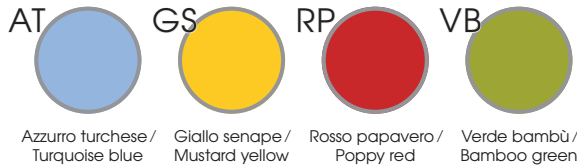

Contenitori / Storage units

Scocche e mensole sp. 1.8 cm, in melaminico / Bodies and shelves 1.8 cm thick, in melamine

Bianco / White

Alluminio / Aluminium

Antracite / Anthracite

Ante e frontali cassetti sp. 1.8 cm, in melaminico con bordo ABS sp. 0.15 cm colore alluminio / Doors and drawers fronts 1.8 cm thick, in melamine with aluminium-coloured ABS edge-profiles 0.15 cm thick

Azzurro turchese / Turquoise blue

Giallo senape / Mustard yellow

Rosso papavero / Poppy red

Verde bambù / Bamboo green

Ante e frontali cassetti sp. 1.8 cm, in melaminico con bordo ABS sp. 0.15 cm in tinta / Doors and drawers fronts 1.8 cm thick, in melamine with ABS edge-profiles 0.15 cm thick, in same color

Bianco / White

Grigio chiaro / Light grey

Noce "Maroncelli" / "Maroncelli" walnut

Rovere chiaro / Light oak

Rovere tabacco / Tobacco oak

Terra d'ombra / Umber

Nero opaco / Black matt

Top Orgatower / Orgatower Top

Sp. 1.8 cm, in melaminico / 1.8 cm thick, in melamine

Bianco / White

Grigio chiaro / Light grey

Noce "Maroncelli" / "Maroncelli" walnut

Rovere chiaro / Light oak

Rovere tabacco / Tobacco oak

Terra d'ombra / Umber