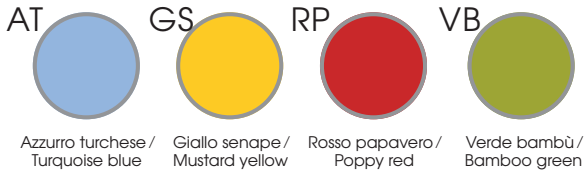

Contenitori / Storage units

Scocca sp. 1.8 cm, in melaminico / Body 1.8 cm thick, in melamine

Ante scorrevoli sp. 1.8 cm, in melaminico con bordo ABS sp. 0.15 cm colore alluminio / Sliding doors 1.8 cm thick, in melamine with aluminium-coloured ABS edge-profiles 0.15 cm thick

Ante scorrevoli sp. 1.8 cm, in melaminico con bordo ABS sp. 0.15 cm in tinta / Sliding doors 1.8 cm thick, in melamine with ABS edge-profiles 0.15 cm thick, in same color