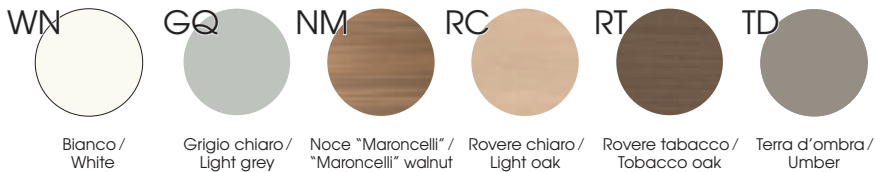

Vetro / Glass

Sp. 0.5 + 0.5 cm - 0.6 + 0.6 cm stratificato / 0.5 + 0.5 - 0.6 + 0.6 cm thick, stratified

Sp. 1 + 1.2 cm, temperato / 1 + 1.2 cm thick, tempered

Trasparente / Transparent  
Acustico 1A / Acoustic type 1A

Trasparente / Transparent  
Extra-chiaro / Extra-light  
Acidato 1 lato / 1 side acetated

Telaio / Frame

Profilo 3.2 x 4.5 cm, in alluminio / 3.2 x 4.5 cm profile, aluminium

Verniciato bianco / White Painted  
"Anodizzato" / "Anodized"  
Verniciato nero / Black Painted  
Verniciato RAL ... / RAL Painted ...

Pannelli ☒ / Panels ☒

Sp. 2.5 cm, in melaminico / 2.5 cm thick, in melamine

Bianco / White  
Grigio chiaro / Light grey  
Noce "Maroncelli" / "Maroncelli" walnut  
Rovere chiaro / Light oak  
Rovere tabacco / Tobacco oak  
Terra d'ombra / Umber

Porte ☒ / Doors ☒

Sp. 4.4 cm, in melaminico / 4.4 cm thick, in melamine

Bianco / White  
Grigio chiaro / Light grey  
Noce "Maroncelli" / "Maroncelli" walnut  
Rovere chiaro / Light oak  
Rovere tabacco / Tobacco oak  
Terra d'ombra / Umber