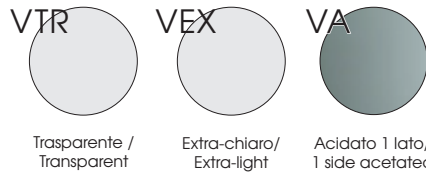

Vetro / Glass

Sp. 0.5 + 0.5 cm - 0.6 + 0.6 cm stratificato / 0.5 + 0.5 - 0.6 + 0.6 cm thick, stratified

Sp. 1 + 1.2 cm, temperato / 1 + 1.2 cm thick, tempered

Trasparente / Transparent  
Acustico 1A / Acoustic type 1A

Trasparente / Transparent  
Extra-chiaro / Extra-light  
Acidato 1 lato / 1 side acetated

Telaio / Frame

Profilo 3.2 x 4.5 cm, in alluminio / 3.2 x 4.5 cm profile, aluminium

Verniciato bianco / White Painted  
"Anodizzato" / "Anodized"  
Verniciato nero / Black Painted  
Verniciato RAL ... / RAL Painted ...

Pannelli ☒ / Panels ☒

Sp. 2.5 cm, in melaminico / 2.5 cm thick, in melamine

Bianco / White  
Grigio chiaro / Light grey  
Noce "Maroncelli" / "Maroncelli" walnut  
Rovere chiaro / Light oak  
Rovere tabacco / Tobacco oak  
Terra d'ombra / Umber

Sp. 4.4 cm, in laccato / 4.4 cm thick, lacquered

Verniciato RAL ... / RAL Painted ...

Sp. 1 + 1.2 cm, in vetro temperato / 1 + 1.2 cm thick, tempered glass

Trasparente / Transparent  
Extra-chiaro / Extra-light  
Acidato 1 lato / 1 side acetated