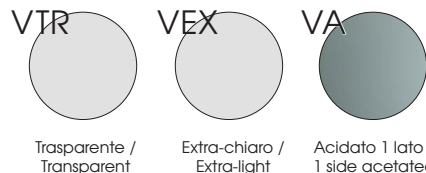

Trasparente / Transparent  
Extra-chiaro / Extra-light  
Acidato 1 lato / 1 side acetated

Telaio / Frame

Profilo 3.2 x 4.5 cm, in alluminio / 3.2 x 4.5 cm profile, aluminium

Verniciato bianco / White Painted  
"Anodizzato" / "Anodized"  
Verniciato nero / Black Painted  
Verniciato RAL ... / RAL Painted ...

Pannelli ☒ / Panels ☒

Sp. 2.5 cm, in melaminico / 2.5 cm thick, in melamine

Bianco / White  
Grigio chiaro / Light grey  
Noce "Maroncelli" / "Maroncelli" walnut  
Rovere chiaro / Light oak  
Rovere tabacco / Tobacco oak  
Terra d'ombra / Umber

Porte ☒ / Doors ☒

Sp. 4.4 cm, in melaminico / 4.4 cm thick, in melamine

Bianco / White  
Grigio chiaro / Light grey  
Noce "Maroncelli" / "Maroncelli" walnut  
Rovere chiaro / Light oak  
Rovere tabacco / Tobacco oak  
Terra d'ombra / Umber

Sp. 4.4 cm, in laccato / 4.4 cm thick, lacquered

Verniciato RAL ... / RAL Painted ...

Sp. 1 + 1.2 cm, in vetro temperato / 1 + 1.2 cm thick, tempered glass

Trasparente / Transparent  
Extra-chiaro / Extra-light  
Acidato 1 lato / 1 side acetated