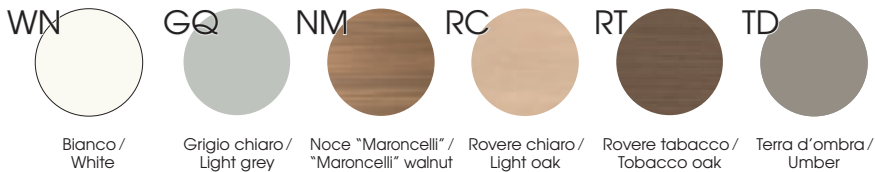

Trasparente / Transparent  
Extra-chiaro / Extra-light  
Acidato 1 lato / 1 side acetated

Telaio / Frame

Profilo 3.2 x 4.5 cm, in alluminio / 3.2 x 4.5 cm profile, aluminium

Verniciato bianco / White Painted  
"Anodizzato" / "Anodized"  
Verniciato nero / Black Painted  
Verniciato RAL ... / RAL Painted ...

Pannelli ☒ / Panels ☒

Sp. 2.5 cm, in melaminico / 2.5 cm thick, in melamine

Bianco / White  
Grigio chiaro / Light grey  
Noce "Maroncelli" / "Maroncelli" walnut  
Rovere chiaro / Light oak  
Rovere tabacco / Tobacco oak  
Terra d'ombra / Umber

Porte ☒ / Doors ☒

Sp. 4.4 cm, in melaminico / 4.4 cm thick, in melamine

Bianco / White  
Grigio chiaro / Light grey  
Noce "Maroncelli" / "Maroncelli" walnut  
Rovere chiaro / Light oak  
Rovere tabacco / Tobacco oak  
Terra d'ombra / Umber

Sp. 4.4 cm, in laccato / 4.4 cm thick, lacquered

Verniciato RAL ... / RAL Painted ...

Sp. 1 + 1.2 cm, in vetro temperato / 1 + 1.2 cm thick, tempered glass

Trasparente / Transparent  
Extra-chiaro / Extra-light  
Acidato 1 lato / 1 side acetated