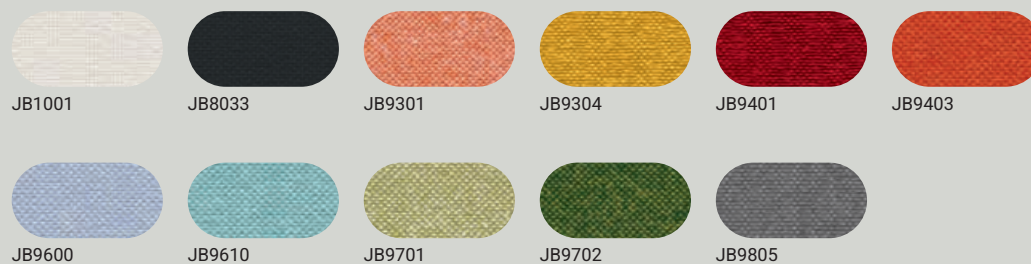

T Tessuto Trevira CS Bioactive *
Fabric Trevira CS Bioactive *