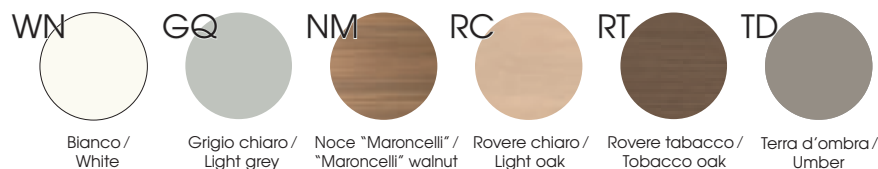

Q - V - T

XBR

Porte ☒ / Doors ☒

Sp. 4.4 cm, in melaminico / 4.4 cm thick, in melamine

Sp. 1 cm, in vetro temperato / 1 cm thick, tempered glass

Note

☒ A richiesta altre finiture. Per quantitativi minimi contattare l'ufficio commerciale / On request other finishes. For minimum quantities contact the sales office