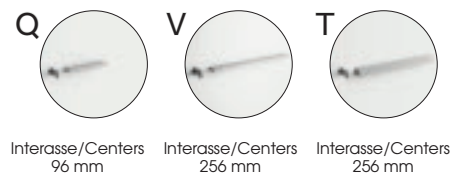

Scocca / Body

Sp. 1.8 cm, in melaminico / 1.8 cm thick, in melamine

Ripiani / Shelves

Sp. 2.5 cm, in melaminico / 2.5 cm thick, in melamine

Sp. 2.8 cm, in metallo / 2.8 cm thick, in metal

Ante battenti ☒ / Hinged doors ☒

Sp. 1.8 cm, in melaminico / 1.8 cm thick, in melamine

Sp. 0.4 cm, in vetro temperato con telaio in alluminio anodizzato sp. 2 cm / 0.4 cm thick, tempered glass with anodized aluminium frame 2 cm thick

Maniglie / Handles

Q - V - T

XBR

Porte ☒ / Doors ☒

Sp. 4.4 cm, in melaminico / 4.4 cm thick, in melamine

Sp. 1 cm, in vetro temperato / 1 cm thick, tempered glass

Note

☒ A richiesta altre finiture. Per quantitativi minimi contattare l'ufficio commerciale / On request other finishes. For minimum quantities contact the sales office