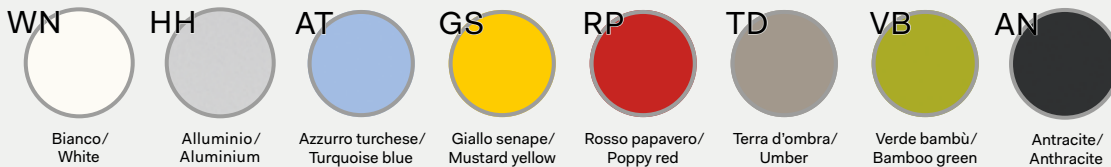

Screens / Frontal panels

Plexiglass sp. 0.3 - 0.4 - 0.5 cm / 0.3 - 0.4 - 0.5 thick

Parettine / Screens (Base solo alluminio / Base only aluminium)

Pannello in melaminico (\*) o laminato (\*\*), sp. 1.8 cm / 1.8 cm thick, panel in melamine (\*) or laminate (\*\*)

Frontal panels speciali / Special Frontal panels

Sp. 1 cm, in melaminico con bordo ABS sp. 0.15 cm colore alluminio / 1 cm thick, in melamine with aluminium-coloured ABS edge-profiles 0.15 cm thick

Morsetti e supporti / Clamps and supports