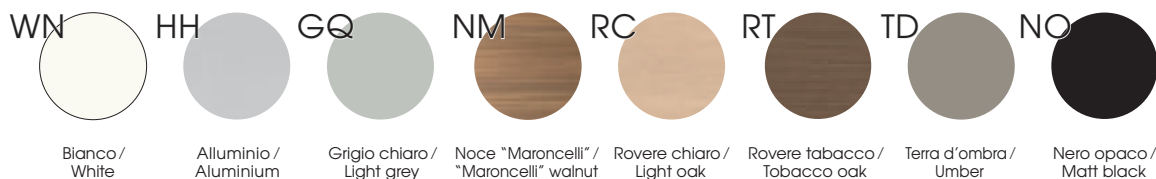

Mobili di servizio / Service units

Scocca e ripiani sp. 1.8 cm, in melaminico / Bodies and shelves 1.8 cm thick, in melamine