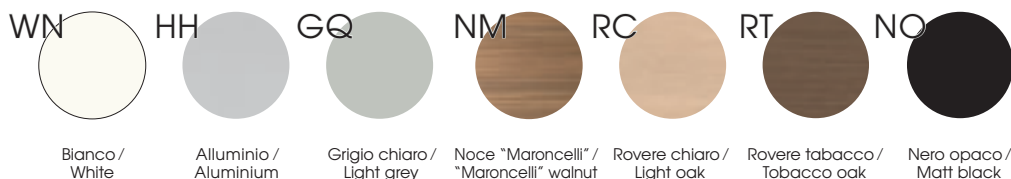

Tavoli / Tables

Piani di lavoro sp. 1.8 cm, in melaminico con bordi in ABS sp. 0.2 cm / Worktops 1.8 cm thick, in melamine with ABS edge-profiles 0.2 cm thick

Piani di lavoro sp. 1 cm, in vetro temprato retrolaccato acidato con bordi perimetrali lavorati a filo lucido / Worktops 1 cm thick, rear-lacquered and acetated tempered glass with outer polished edges

Strutture metalliche / Metal structures

Modesty panel

Modesty panel sp. 1.8 cm, in melaminico / Modesty panel 1.8 cm thick, in melamine

Mobili di servizio / Service units

Scocca e ripiani sp. 1.8 cm, in melaminico / Bodies and shelves 1.8 cm thick, in melamine

Ante scorrevoli sp. 1.8 cm, in melaminico con bordo ABS sp. 0.15 cm colore alluminio / Sliding doors 1.8 cm thick, in melamine with aluminium-coloured ABS edge-profiles 0.15 cm thick

Ante scorrevoli sp. 1.8 cm, in melaminico con bordo ABS sp. 0.15 cm in tinta / Sliding doors 1.8 cm thick, in melamine with ABS edge-profiles 0.15 cm thick, in same color