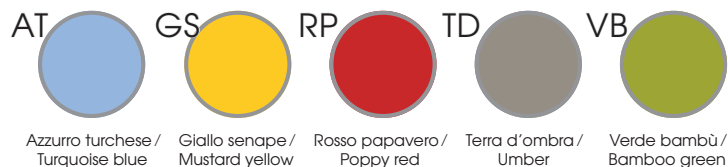

Strutture metalliche / Metal structures

Modesty panel

Modesty panel sp. 1.8 cm, in melaminico / Modesty panel 1.8 cm thick, in melamine

Mobili di servizio / Service units

Scocca e ripiani sp. 1.8 cm, in melaminico / Bodies and shelves 1.8 cm thick, in melamine

Ante scorrevoli sp. 1.8 cm, in melaminico con bordo ABS sp. 0.15 cm colore alluminio / Sliding doors 1.8 cm thick, in melamine with aluminium-coloured ABS edge-profiles 0.15 cm thick

Ante scorrevoli sp. 1.8 cm, in melaminico con bordo ABS sp. 0.15 cm in tinta / Sliding doors 1.8 cm thick, in melamine with ABS edge-profiles 0.15 cm thick, in same color