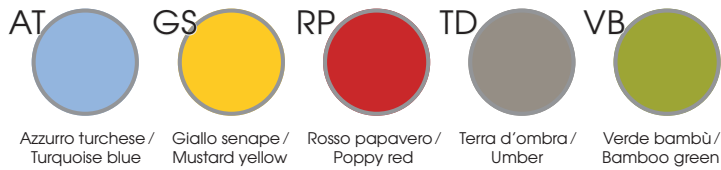

Tavoli / Tables

Piani di lavoro sp. 2.5 cm, in melaminico con bordi perimetrali in ABS sp. 0.2 cm / Worktops 2.5 cm thick, in melamine with 0.2 cm ABS edge-profiles
Modesty panel sp. 1.8 cm, in melaminico / Modesty panel 1.8 cm thick, in melamine

Ante scorrevoli sp. 1.8 cm, in melaminico con bordo ABS sp. 0.15 cm in tinta / Sliding doors 1.8 cm thick, in melamine with ABS edge-profiles 0.15 cm thick, in same color

Note

Per i colori e le finiture dei Frontal Panels, vedere il relativo capitolo in DV300 - Accessori. / For colours and finishes of Frontal Panels, see the chapter in DV300 - Accessories.