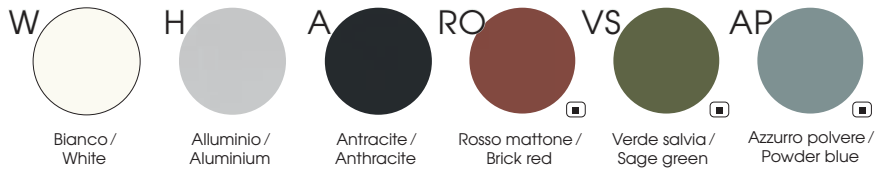

Tavoli / Tables

Piani di lavoro sp. 2.5 cm, in melaminico con bordi perimetrali in ABS sp. 0.2 cm / Worktops 2.5 cm thick, in melamine with 0.2 cm ABS edge-profiles
Modesty panel sp. 1.8 cm, in melaminico / Modesty panel 1.8 cm thick, in melamine

Strutture metalliche / Metal structures

Mobili di servizio / Service units

Scocca e ripiani sp. 1.8 cm, in melaminico / Bodies and shelves 1.8 cm thick, in melamine

Ante scorrevoli sp. 1.8 cm, in melaminico con bordo ABS sp. 0.15 cm colore alluminio /
Sliding doors 1.8 cm thick, in melamine with aluminium-coloured ABS edge-profiles 0.15 cm thick

Ante scorrevoli sp. 1.8 cm, in melaminico con bordo ABS sp. 0.15 cm in tinta / Sliding doors 1.8 cm thick, in melamine with ABS edge-profiles 0.15 cm thick, in same color

Note

Per i colori e le finiture dei Frontal Panels, vedere il relativo capitolo in DV300 - Accessori. / For colours and finishes of Frontal Panels, see the chapter in DV300 - Accessories.