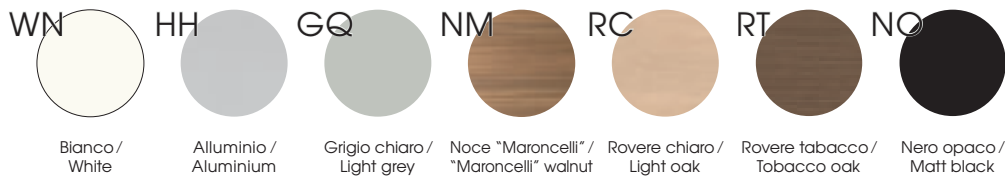

Tavoli / Tables

Piani di lavoro sp. 2.5 cm, in melaminico con bordi perimetrali in ABS sp. 0.2 cm / Worktops 2.5 cm thick, in melamine with 0.2 cm ABS edge-profiles
Modesty panel sp. 1.8 cm, in melaminico / Modesty panel 1.8 cm thick, in melamine

Strutture metalliche / Metal structures

Mobili di servizio / Service units

Scocca e ripiani sp. 1.8 cm, in melaminico / Bodies and shelves 1.8 cm thick, in melamine

Ante scorrevoli sp. 1.8 cm, in melaminico con bordo ABS sp. 0.15 cm colore alluminio /
Sliding doors 1.8 cm thick, in melamine with aluminium-coloured ABS edge-profiles 0.15 cm thick

Ante scorrevoli sp. 1.8 cm, in melaminico con bordo ABS sp. 0.15 cm in tinta / Sliding doors 1.8 cm thick, in melamine with ABS edge-profiles 0.15 cm thick, in same color

Note

Per i colori e le finiture dei Frontal Panels, vedere il relativo capitolo in DV300 - Accessori. / For colours and finishes of Frontal Panels, see the chapter in DV300 - Accessories.