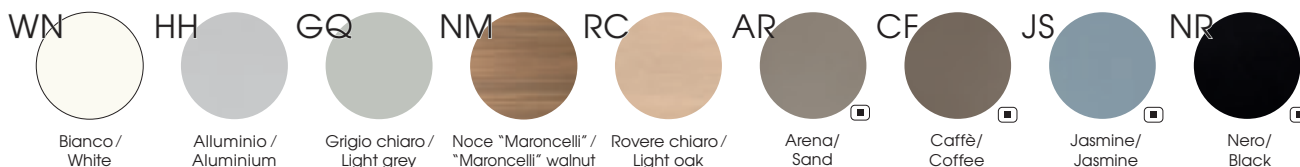

Tavoli / Tables

Piani di lavoro sp. 3.8 cm, in melaminico con bordi in ABS sp. 0.2 cm / Worktops 3.8 cm thick, in melamine with ABS edge-profiles 0.2 cm thick

Piano di lavoro effetto pelle sp. 3.8 cm (per tavoli P. 90 cm, tavoli sagomati e tavoli riunione - esclusi tavoli riunione rotondi) / Leather effect worktop 3.8 cm thick (for desk D.90 cm, shaped desks and meeting tables - round meeting tables are not included)

Modesty panel

Sp. 1.8 cm, in melaminico / 18 mm thick, in melamine

Sp. 1.8 cm, effetto pelle / 18 mm thick, leather effect

Gambe metalliche / Metal legs

Mobili di servizio / Service units

Scocca e ripiani sp. 1.8 cm, in melaminico Bodies and shelves 1.8 cm thick, in melamine

Ante scorrevoli sp. 1.8 cm, in melaminico con bordo ABS sp. 0.15 cm colore alluminio Sliding doors 1.8 cm thick, in melamine with aluminium-coloured ABS edge-profiles 0.15 cm thick

Ante scorrevoli sp. 1.8 cm, in melaminico con bordo ABS sp. 0.15 cm in tinta / Sliding doors 1.8 cm thick, in melamine with ABS edge-profiles 0.15 cm thick, in same color