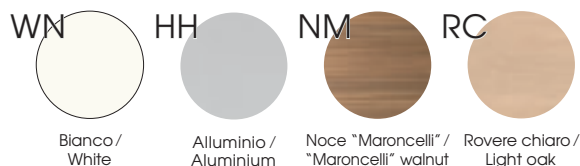

Tavoli / Tables

Piani di lavoro sp. 3.8 cm, in melaminico con bordi in ABS sp. 0.2 cm / Worktops 3.8 cm thick, in melamine with ABS edge-profiles 0.2 cm thick

Piano di lavoro effetto pelle sp. 3.8 cm (per tavoli P. 90 cm, tavoli sagomati e tavoli riunione - esclusi tavoli riunione rotondi) / Leather effect worktop 3.8 cm thick (for desk D.90 cm, shaped desks and meeting tables - round meeting tables are not included)

Modesty panel

Sp. 1.8 cm, in melaminico / 18 mm thick, in melamine

Sp. 1.8 cm, effetto pelle / 18 mm thick, leather effect

Gambe metalliche / Metal legs

Mobili di servizio / Service units

Scocca e ripiani sp. 1.8 cm, in melaminico Bodies and shelves 1.8 cm thick, in melamine

Ante scorrevoli sp. 1.8 cm, in melaminico con bordo ABS sp. 0.15 cm colore alluminio Sliding doors 1.8 cm thick, in melamine with aluminium-coloured ABS edge-profiles 0.15 cm thick

Ante scorrevoli sp. 1.8 cm, in melaminico con bordo ABS sp. 0.15 cm in tinta / Sliding doors 1.8 cm thick, in melamine with ABS edge-profiles 0.15 cm thick, in same color