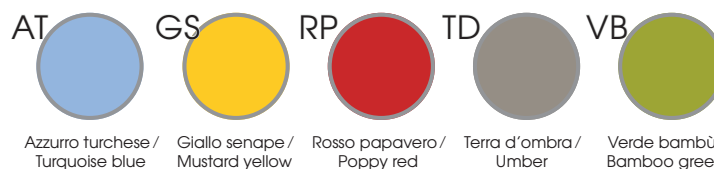

Tavoli / Tables

Piani di lavoro sp. 3.8 cm, in melaminico con bordi in ABS sp. 0.2 cm / Worktops 3.8 cm thick, in melamine with ABS edge-profiles 0.2 cm thick

Piano di lavoro effetto pelle sp. 3.8 cm (per tavoli P. 90 cm, tavoli sagomati e tavoli riunione - esclusi tavoli riunione rotondi) / Leather effect worktop 3.8 cm thick (for desk D.90 cm, shaped desks and meeting tables - round meeting tables are not included)

Modesty panel

Sp. 1.8 cm, in melaminico / 18 mm thick, in melamine

Sp. 1.8 cm, effetto pelle / 18 mm thick, leather effect

Gambe metalliche / Metal legs

Mobili di servizio / Service units

Scocca e ripiani sp. 1.8 cm, in melaminico Bodies and shelves 1.8 cm thick, in melamine

Ante scorrevoli sp. 1.8 cm, in melaminico con bordo ABS sp. 0.15 cm colore alluminio Sliding doors 1.8 cm thick, in melamine with aluminium-coloured ABS edge-profiles 0.15 cm thick

Ante scorrevoli sp. 1.8 cm, in melaminico con bordo ABS sp. 0.15 cm in tinta / Sliding doors 1.8 cm thick, in melamine with ABS edge-profiles 0.15 cm thick, in same color