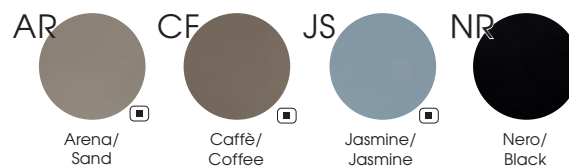

Tavoli / Tables

Piani di lavoro sp. 3.8 cm, in melaminico con bordi in ABS sp. 0.2 cm / Worktops 3.8 cm thick, in melamine with ABS edge-profiles 0.2 cm thick

Piano di lavoro effetto pelle sp. 3.8 cm (per tavoli P. 90 cm, tavoli sagomati e tavoli riunione - esclusi tavoli riunione rotondi) / Leather effect worktop 3.8 cm thick (for desk D.90 cm, shaped desks and meeting tables - round meeting tables are not included)

Modesty panel

Sp. 1.8 cm, in melaminico / 18 mm thick, in melamine

Sp. 1.8 cm, effetto pelle / 18 mm thick, leather effect

Gambe metalliche / Metal legs

Mobili di servizio / Service units

Scocca e ripiani sp. 1.8 cm, in melaminico Bodies and shelves 1.8 cm thick, in melamine

Ante scorrevoli sp. 1.8 cm, in melaminico con bordo ABS sp. 0.15 cm colore alluminio Sliding doors 1.8 cm thick, in melamine with aluminium-coloured ABS edge-profiles 0.15 cm thick

Ante scorrevoli sp. 1.8 cm, in melaminico con bordo ABS sp. 0.15 cm in tinta / Sliding doors 1.8 cm thick, in melamine with ABS edge-profiles 0.15 cm thick, in same color