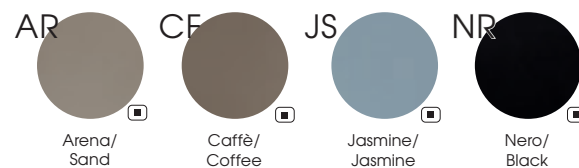

Tavoli / Tables

Piani di lavoro sp. 3.8 cm, in melaminico con bordi in ABS sp. 0.2 cm / Worktops 3.8 cm thick, in melamine with ABS edge-profiles 0.2 cm thick

Piano di lavoro effetto pelle sp. 3.8 cm (per tavoli P. 90 cm, tavoli sagomati e tavoli riunione - esclusi tavoli riunione rotondi) / Leather effect worktop 3.8 cm thick (for desk D.90 cm, shaped desks and meeting tables - round meeting tables are not included)

Modesty panel

Sp. 1.8 cm, in melaminico / 18 mm thick, in melamine

Sp. 1.8 cm, effetto pelle / 18 mm thick, leather effect

Gambe metalliche / Metal legs

Mobili di servizio / Service units

Scocca e ripiani sp. 1.8 cm, in melaminico Bodies and shelves 1.8 cm thick, in melamine

Ante scorrevoli sp. 1.8 cm, in melaminico con bordo ABS sp. 0.15 cm colore alluminio Sliding doors 1.8 cm thick, in melamine with aluminium-coloured ABS edge-profiles 0.15 cm thick

Ante scorrevoli sp. 1.8 cm, in melaminico con bordo ABS sp. 0.15 cm in tinta / Sliding doors 1.8 cm thick, in melamine with ABS edge-profiles 0.15 cm thick, in same color