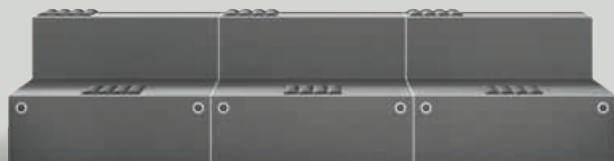

OFFICE POD

PARETINE
OFFICE CUBICLE

MODULI SEDUTA COMPONENTI
MODULAR SEATING BLOCKS

LEGENDA
LEGEND

M Melaminico
Melamine

T Tessuto
Fabric

MT Metallo
Metal

* Non in pronta consegna
* Not in prompt delivery

Finiture Finishes

Paretine* - Office Pod* - Moduli seduta componibili*
Office Cubicle* - Office Pod* - Modular seating blocks*

- M** Pannelli sp. 25 mm con bordo in ABS bianco
Panels th. 25 mm with white ABS edge banding